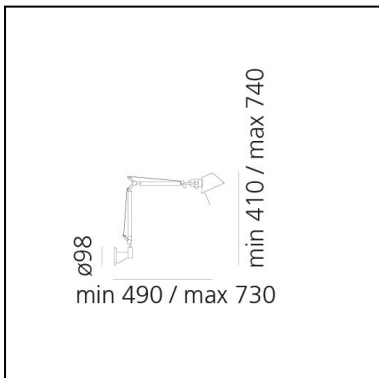

Tolomeo Micro Wall LED 2700K - Body Lamp

Michele De Lucchi
Giancarlo Fassina

IP20    

LUMINAIRE

- Transformer availability: **Electronic dimmable - Included**
- Watt: **7W**
- Voltage: **24V**
- Delivered lumen output: **620lm**
- CCT: **2700K**
- Efficiency: **71%**
- Efficacy: **88.63lm/W**
- CRI: **90**
- Dimmer Typology: **Microswitch Dimmer**

FEATURES

- Product Code: **A0103W00**
- Colour: **Aluminium**
- Installation: **Wall**
- Material: **Aluminium**
- Series: **Design Collection**
- design by: **Michele De Lucchi, Giancarlo Fassina**

DIMENSIONS

- Length: **490 mm**
- Height: **410 mm**
- Max Extension Height: **740 mm**
- Max Extension Length: **730 mm**
- Glow Wire Test: **750°**

SOURCES INCLUDED

- Category: **Led**
- Number: **1**
- Watt: **4,8W**
- Color temperature (K): **2700K**
- CRI: **90**